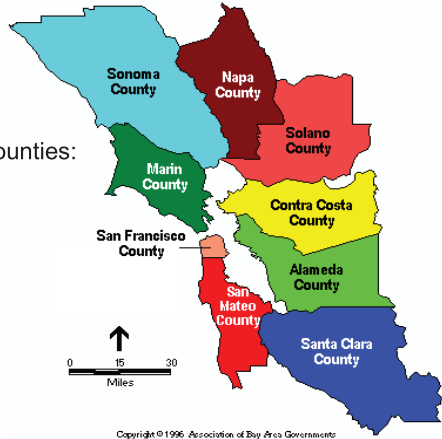

베이지역 9개 카운티로 구성

베이지역 : 9개 의 카운티로 구성

The Bay Area consists of nine counties:

1. Alameda,
2. Contra Costa,
3. Marin,
4. Napa,
5. San Francisco,
6. San Mateo,
7. Santa Clara,
8. Solano
9. Sonoma

표 3. 베이지역 9개 카운티 전체 인구
San Francisco Bay Area Population (9 counties)

	Census 2000		Census 2010	
	Population	%	Population	%
TOTAL POPULATION	6,783,760	100.0%	7,150,739	100.0%
RACE				
White	3,941,687	58.1%	3,755,823	52.5%
Black or African American	511,084	7.5%	481,361	6.7%
American Indian and Alaska Native	43,529	0.6%	48,493	0.7%
Asian	1,289,849	19.0%	1,664,384	23.3%
Native Hawaiian and Other Pacific Islander	36,317	0.5%	44,386	0.6%
Some other race	627,004	9.2%	770,820	10.8%
Two or more races	334,290	4.9%	385,472	5.4%